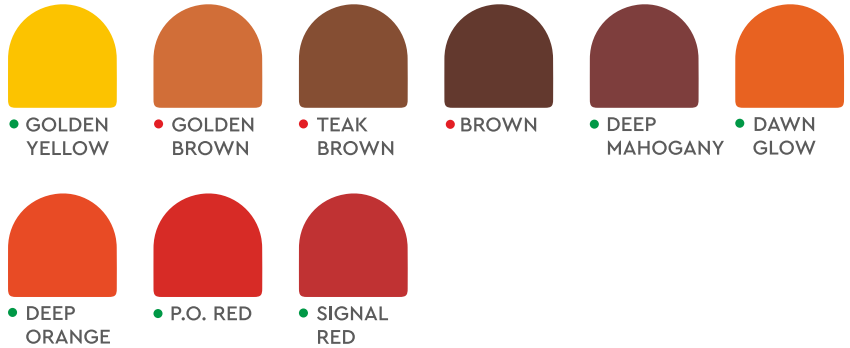

# GLAZ PREMIUM GLOSS SHADE CARD

## WHITES & BLACKS

## BLUES & GREENS

## BROWNS & REDS